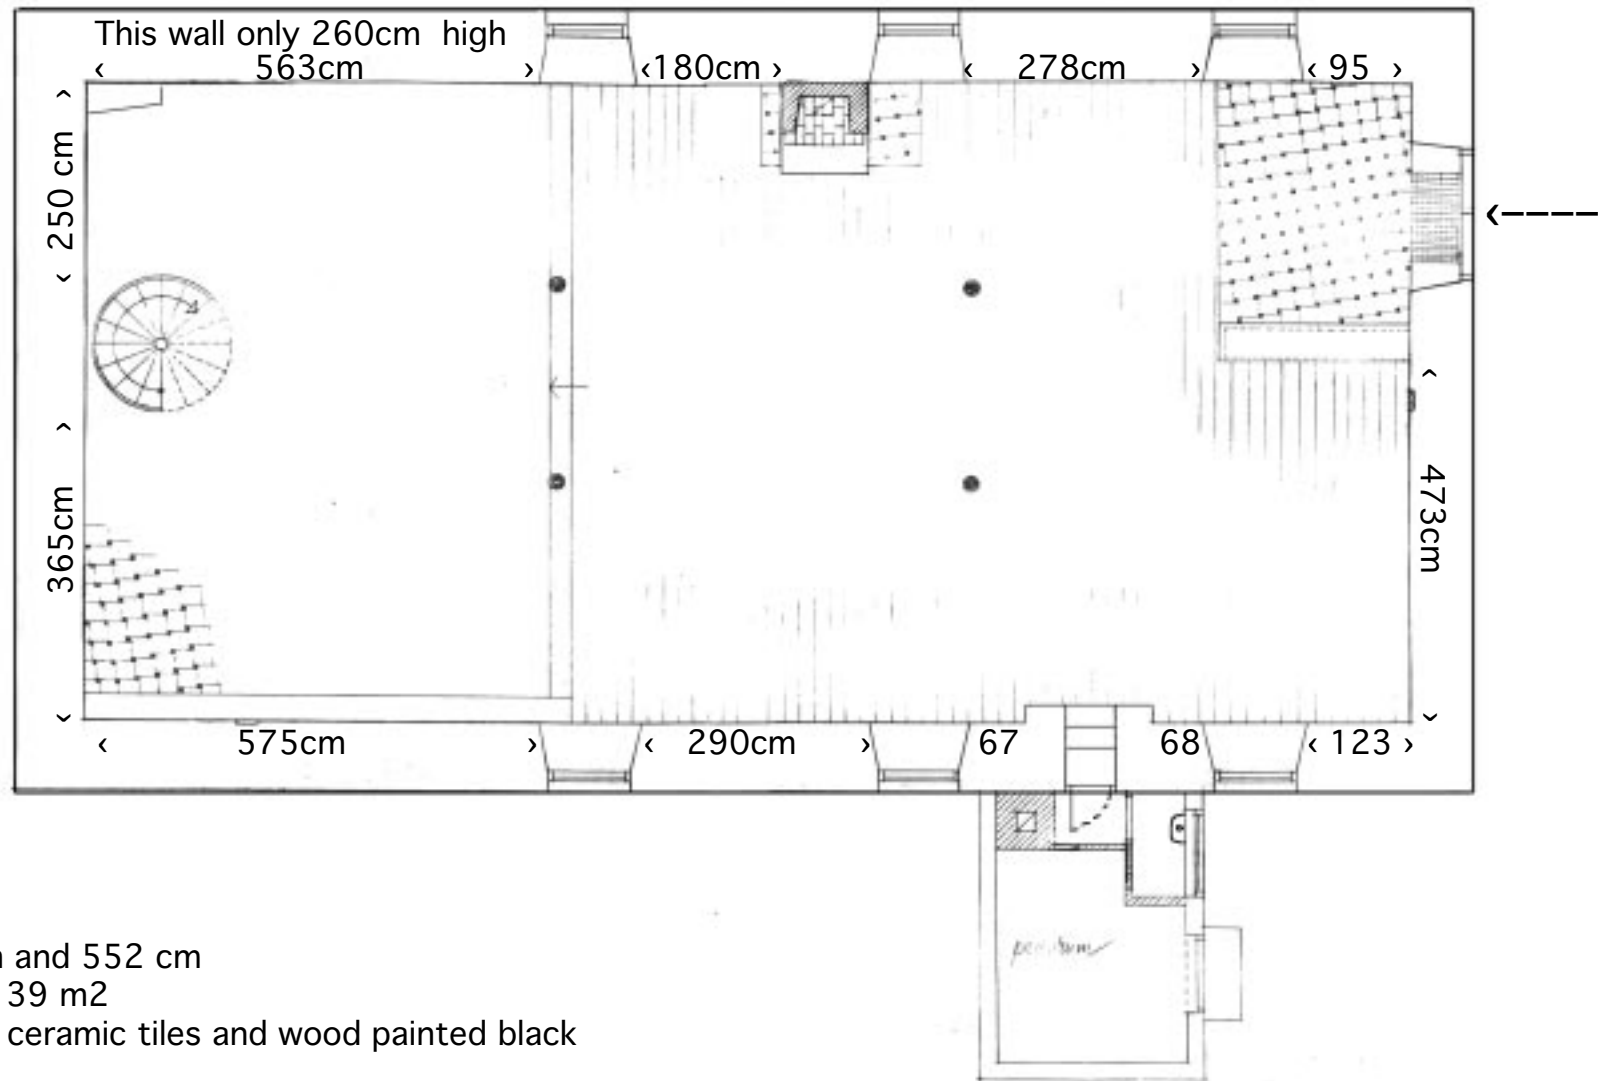

Ålgården, konstnärernas galleri (artists gallery)

Height: 535 cm and 552 cm

Total area ca. 139 m²

Floor: brownish ceramic tiles and wood painted black

Walls: white

Light: 3 moveable (up and down) "frames" with spotlights

skala 1:100